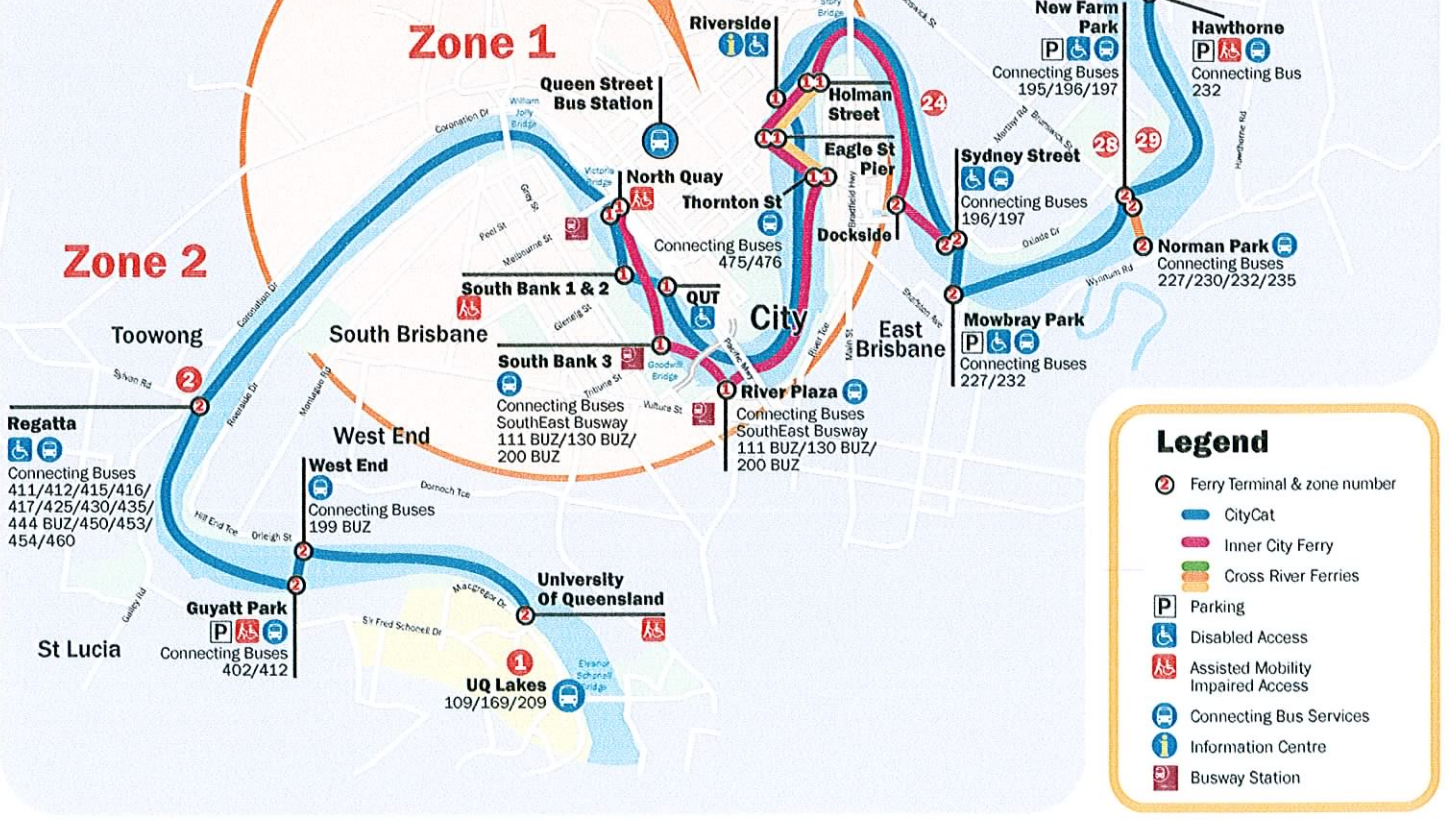

Zone 1

Ferry Information Centre Riverside Terminal

Legend

- Ferry Terminal & zone number
- CityCat
- Inner City Ferry
- Cross River Ferries
- Parking
- Disabled Access
- Assisted Mobility Impaired Access
- Connecting Bus Services
- Information Centre
- Busway Station